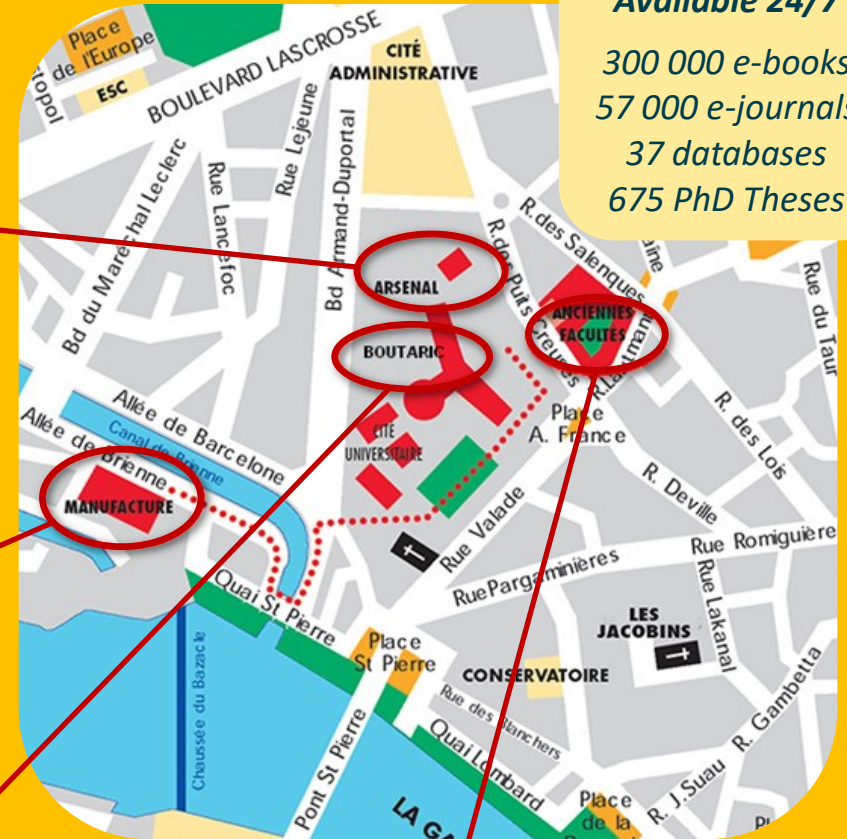

Rare books and manuscripts collection

Press corner

Tablet loan

Laptop loan to work onsite

848 seats

Centre de Ressources en Langues
UNIVERSITÉ TOULOUSE 1 CAPITOLE

Online Library Available 24/7

300 000 e-books
57 000 e-journals

37 databases
675 PhD Theses

MANUFACTURE DES TABACS Library

21 allée de Brienne, bât. H

Monday - Friday: 8 am – 8 pm*

Saturday: 9:30 am – 5:30 pm or 8 pm*

- Group study rooms
- Teaching rooms

Laptop loan to work onsite

Centre de Documentation Européenne

Microfilmed Theses

574 seats

GARRIGOU Library

Old faculties

Entrance by the rue des Puits-Creusés

Monday - Friday: 9 am – 8 pm*

Room dedicated to PhD students AF115