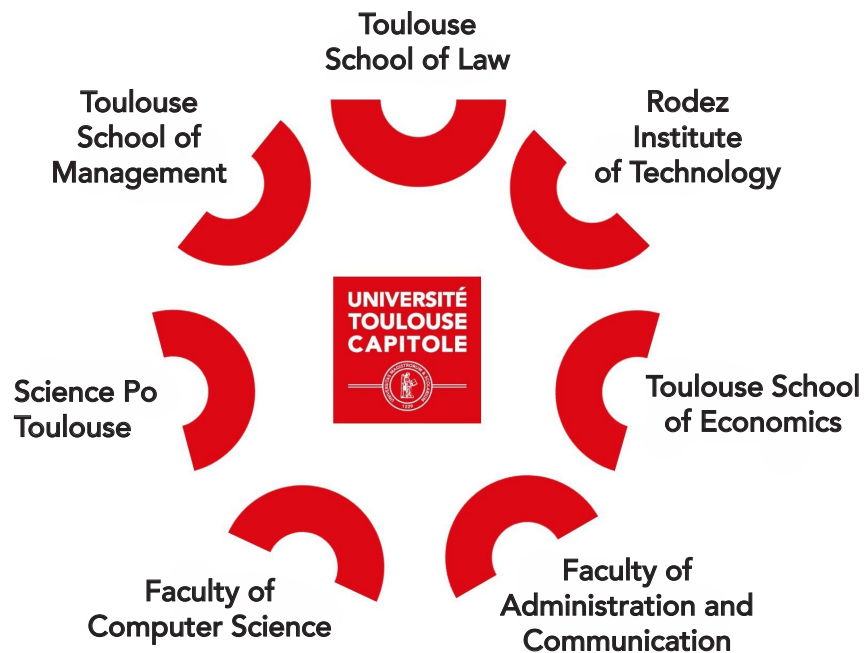

# Toulouse Capitole University

## SUM UP

Building on the momentum of its seven member institutions, the University of Toulouse Capitole became an **Experimental Public Institution** on January 1, 2023. This new status enables the development of a bold, forward-looking strategy with a view to its upcoming transformation into a Large Establishment.

### 7 members united by a common ambition

Toulouse Capitole University is one of the oldest universities in the world. With nearly 800 years of knowledge, its scientific excellence allows it to offer degrees that are recognized as among the best in France and Europe.