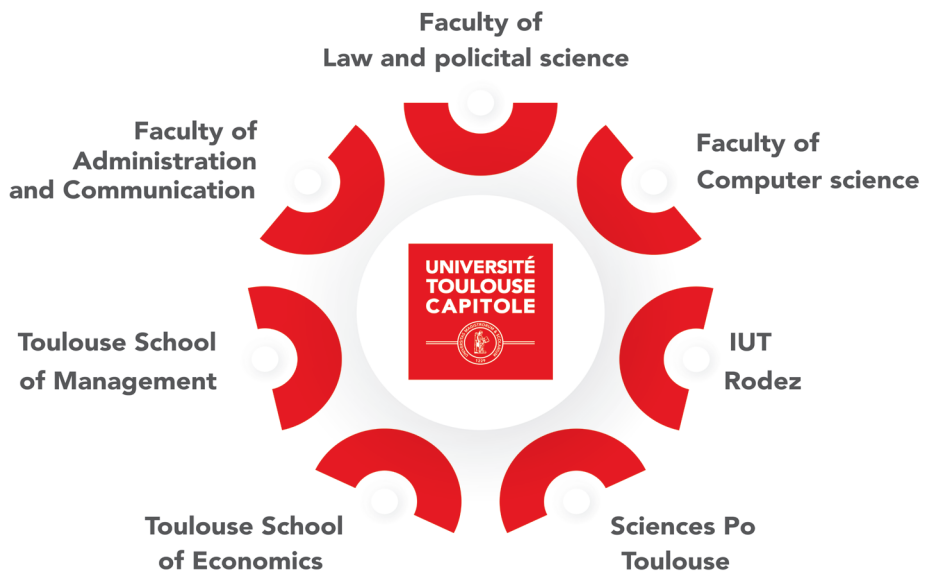

Toulouse Capitole University

SUM UP JULY 2024

With the strength of these seven members, Toulouse Capitole University became an **experimental public institution** on January 1, 2023. This new status allows for the development of a bold, forward-looking strategy.

Toulouse Capitole University

7 members united by a common ambition

Toulouse Capitole University is one of the oldest universities in the world. With nearly 800 years of knowledge, its scientific excellence allows it to offer degrees that are recognized as among the best in France and Europe.